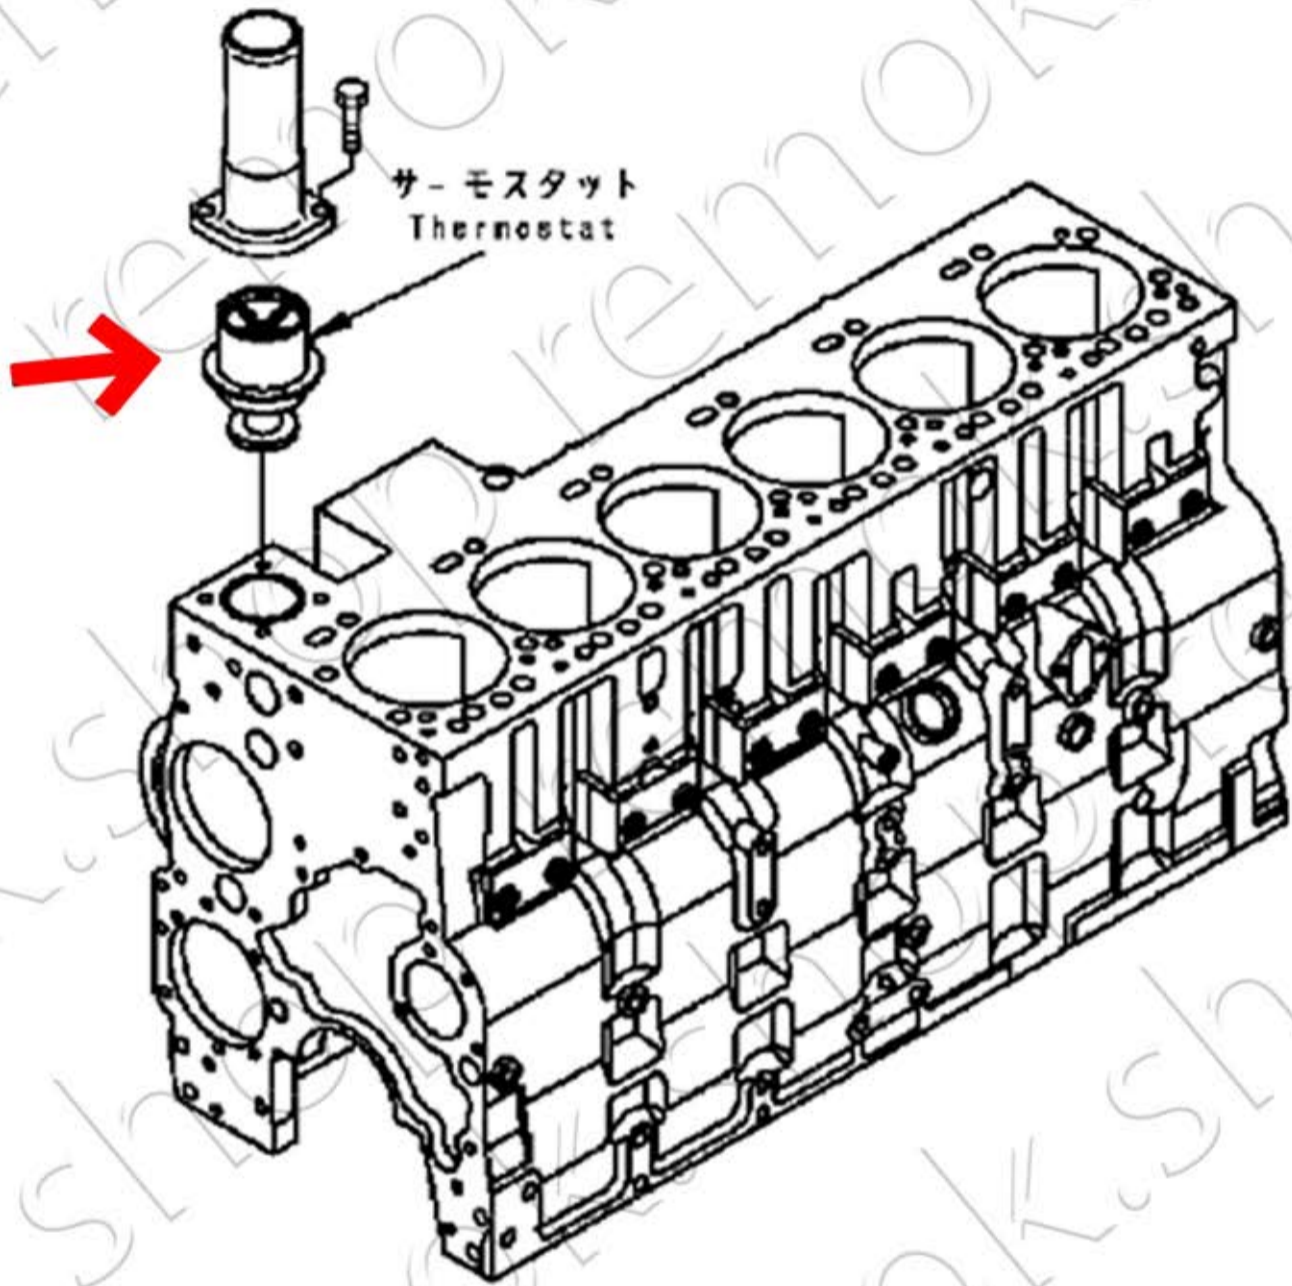

<https://remok.shop/>

termostat-komatsu-saa6d114e-2-6741-61-1610