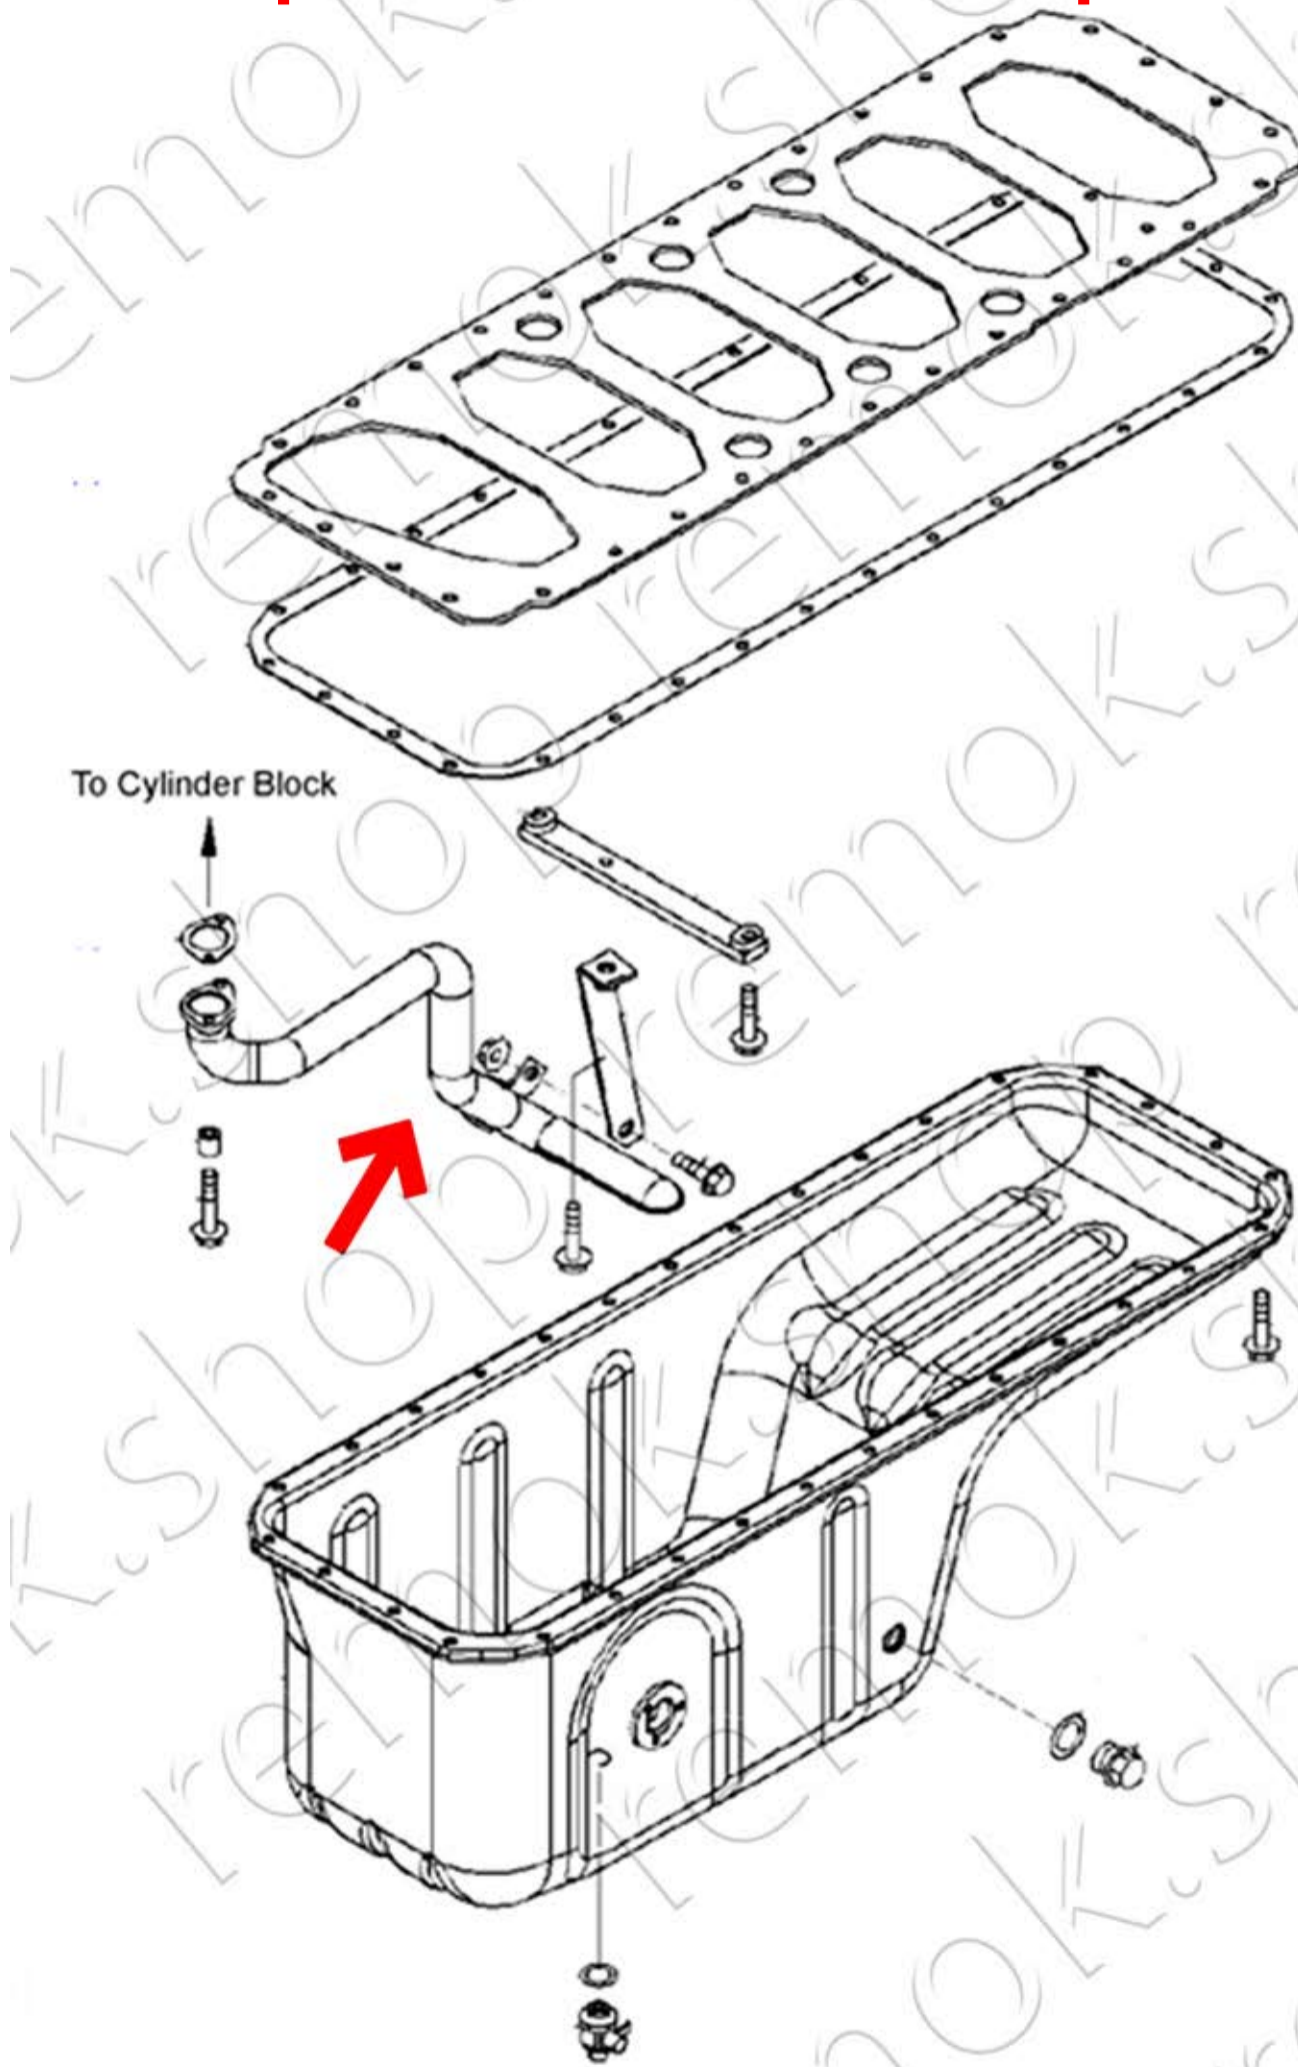

<https://remok.shop/>

maslopriemnik-komatsu-saa6d114e-2-6743-51-5520