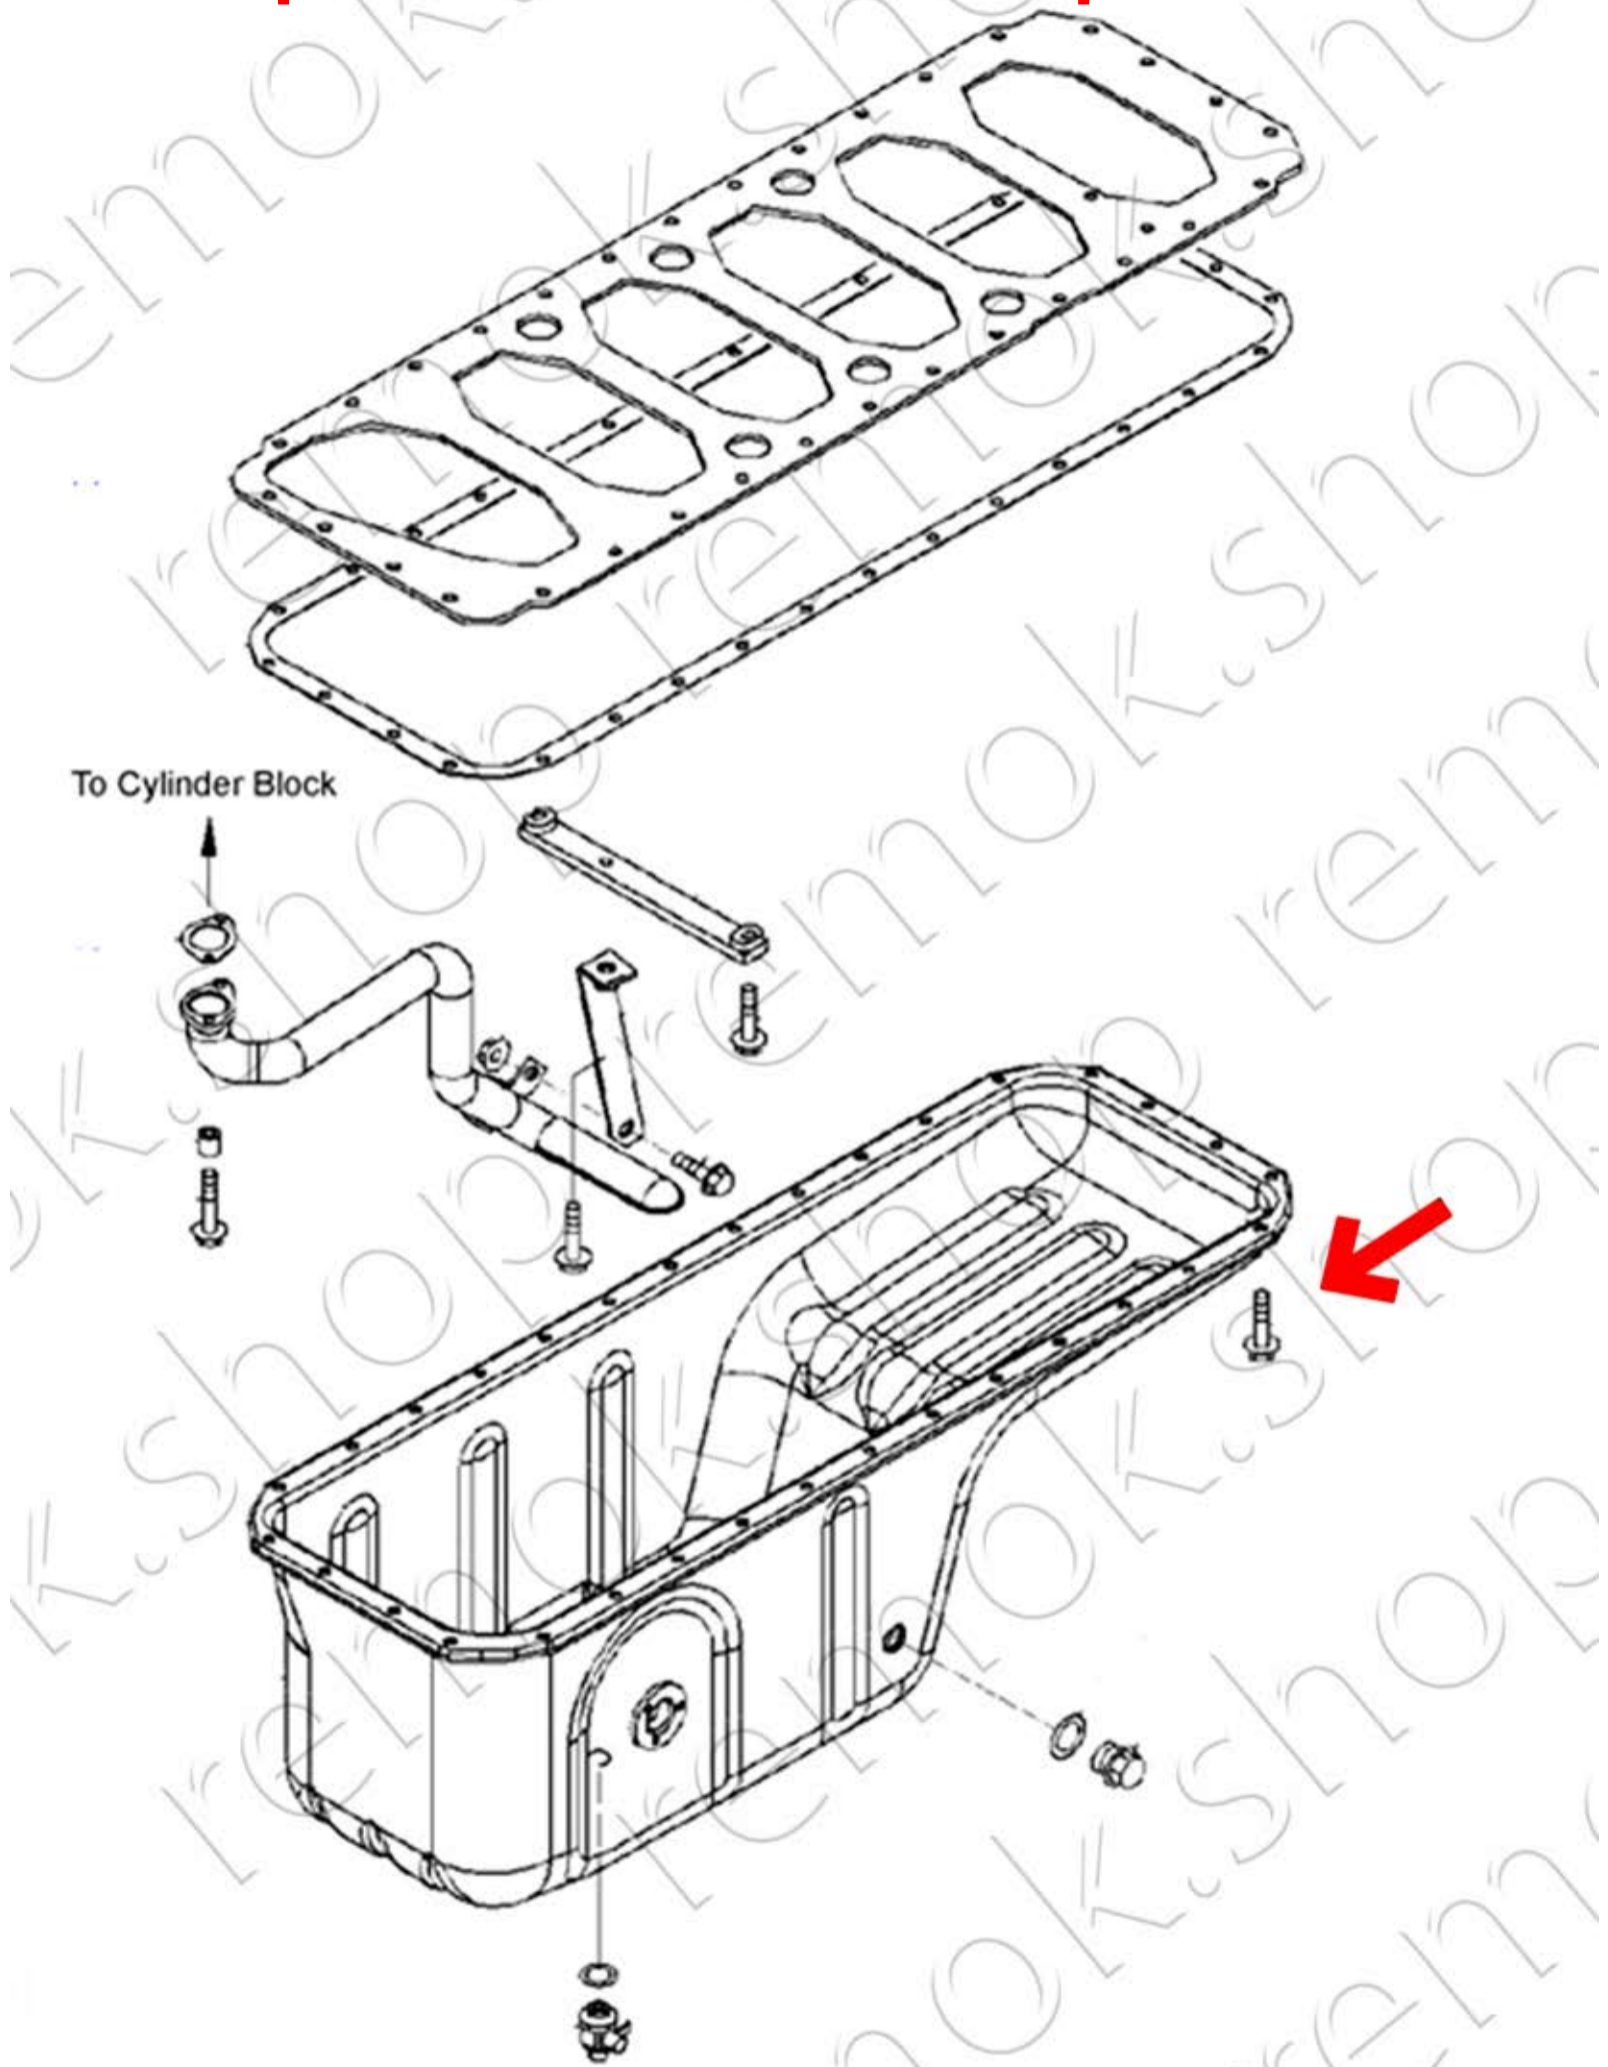

<https://remok.shop/>

bolt-poddona-komatsu-saa6d114e-2-6732-21-5160